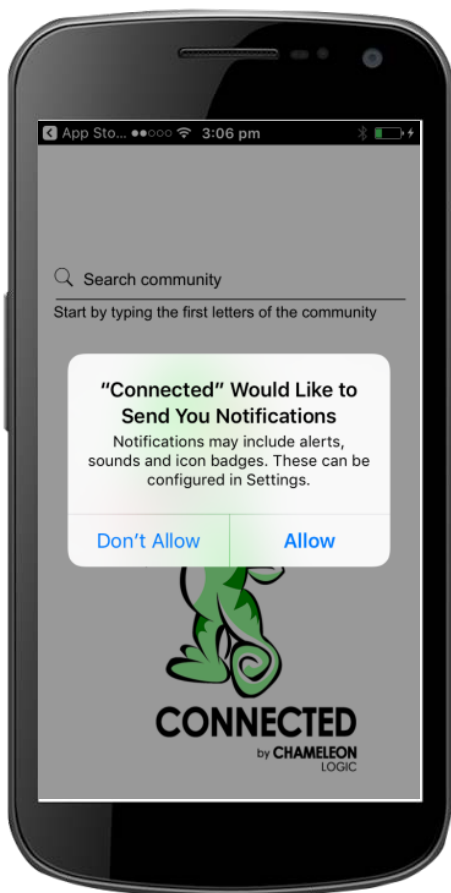

Accessing the **CONNECTED** App for Woodlupine PS

1. Download the App

Simply follow the link...

<http://q-r.to/baixCA>

2. Allow Notifications

For Apple or iOS devices you'll be asked if you would like to Allow Push Notifications or Not ... click **"Allow"** or **"OK"**.

3. Subscribe to Woodlupine PS

Be greeted with the Search page. Simply start typing the name of the School "Woodlupine PS". When the name appears simply click on it and the app will open.

CONGRATULATIONS!

You can now receive critical real time information when you really need to and to where you really need it – straight to your smartphone or tablet.